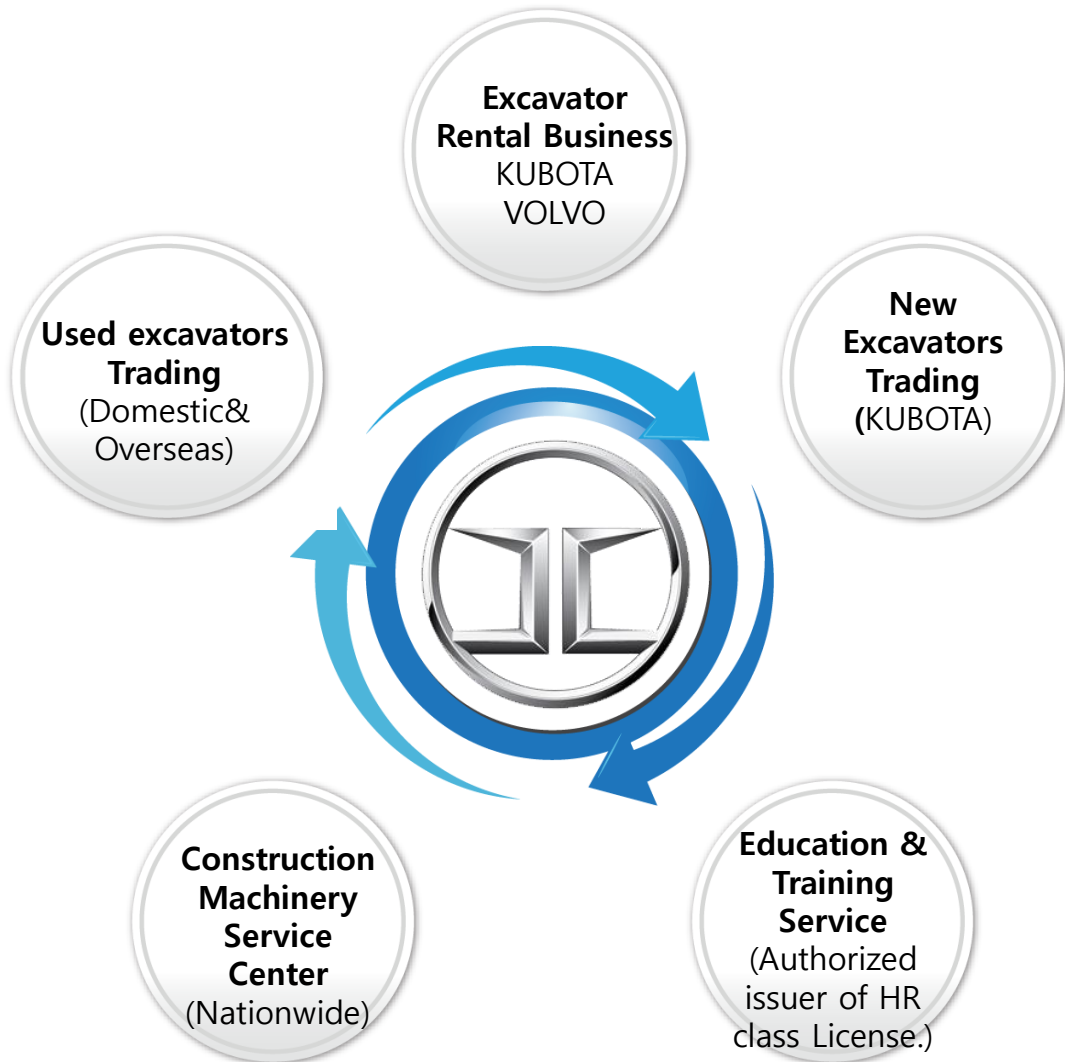

Business line

“Change the world through ideas and passion”